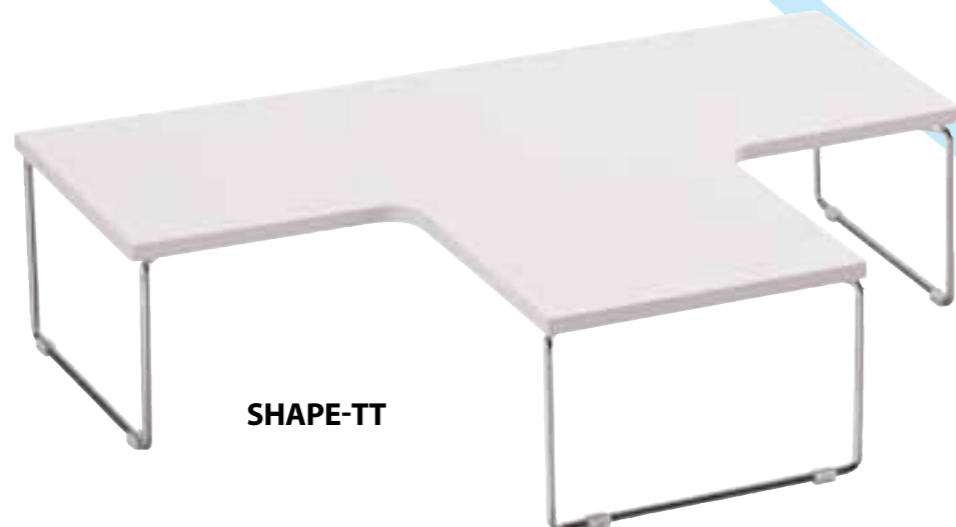

# SHAPE SoftSeating

Chromed steel frames // Plywood seat inner // Durable density foam  
Available in many fabrics, vinyls and leathers  
Weight limit is 130kg

SHAPE-YT

SHAPE-600

SHAPE-TT

Base options:

Star Base  
Product code-SB