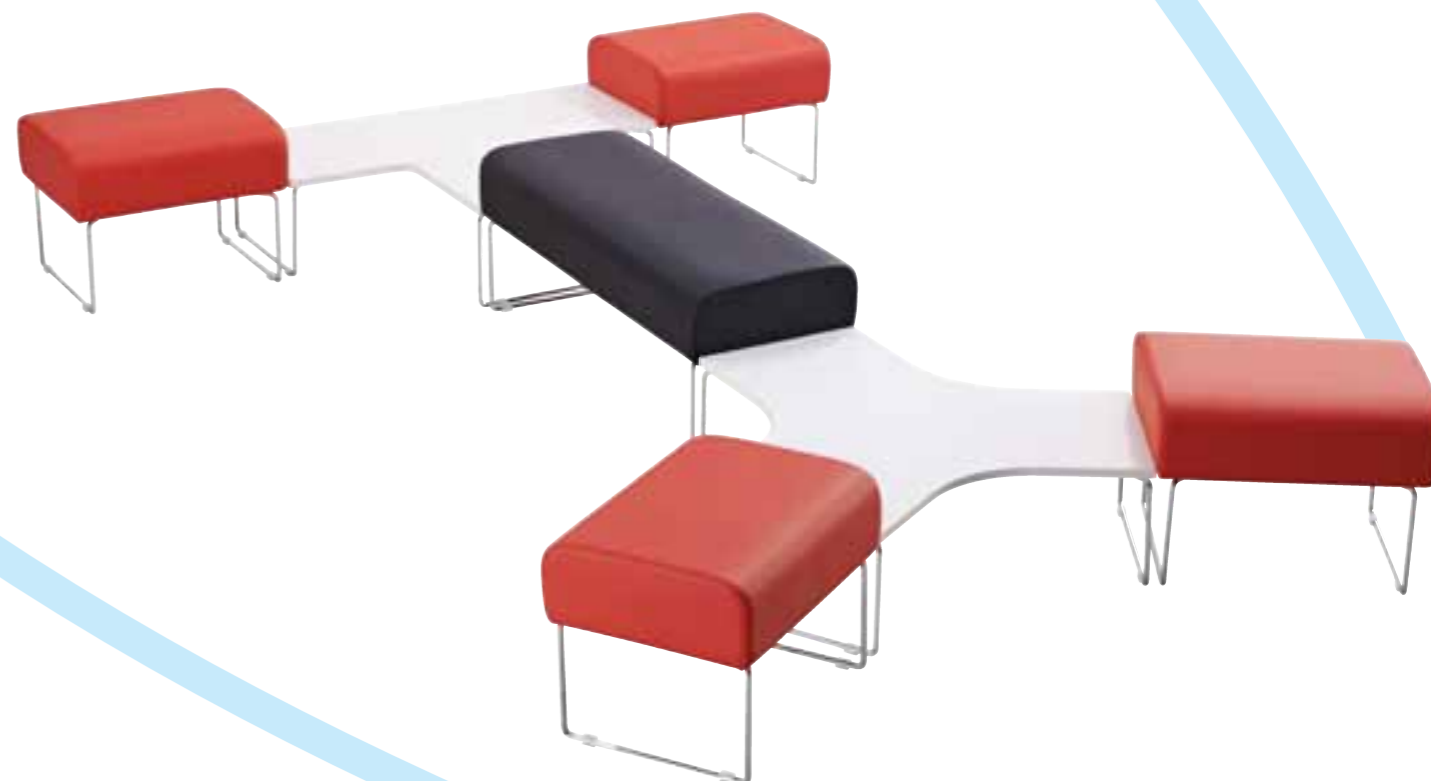

# SHAPE SoftSeating

Chromed steel frames // Plywood seat inner // Durable density foam  
Available in many fabrics, vinyls and leathers  
Weight limit is 130kg

SHAPE-YT

SHAPE-600

SHAPE-TT

Base options:

Star Base  
Product code-SB