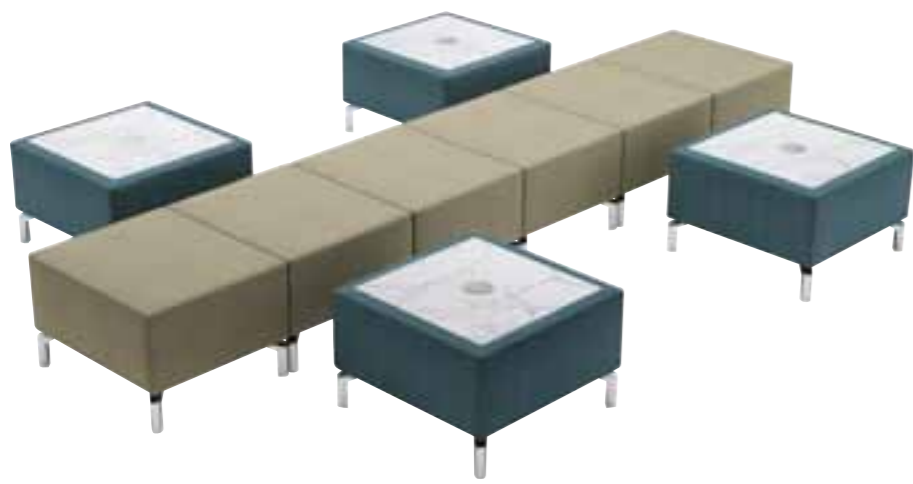

# TALA SoftSeating

Steel frames // Lose cushions  
Available in many fabrics, vinyls and leathers // Weight limit is 130kg

TALA-1-4L  
Side View

TALA-3-4L  
Front View

TALA-T

TALA-2-4L  
Side View

**BOOST-SO**