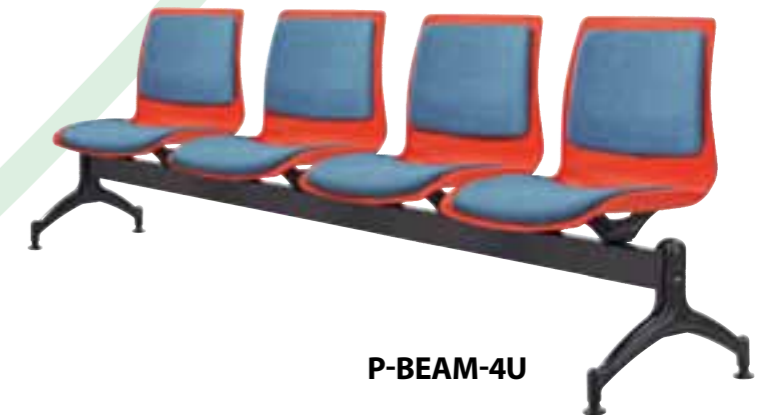

Colour options:

- Product code-R
- Product code-B
- Product code-W

POD BEAM Hospitality

Optional 2,3 or 4 seats // Suitable for indoor use only
Heavy duty beam // Adjustable feet // Optional upholstered inserts
Available in many fabrics, vinyls and leathers
Weight limit for 2 seater is 200kg // Weight limit for 3 seater is 300kg
Weight limit for 4 seater is 350kg

Colour options:

- Product code-R
- Product code-B
- Product code-W

P-BEAM-4U