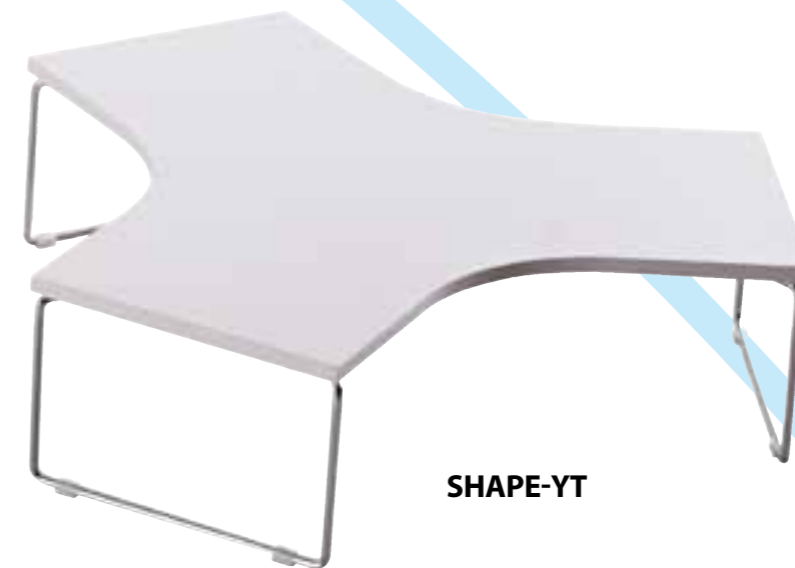

SHAPE SoftSeating

Chromed steel frames // Plywood seat inner // Durable density foam
Available in many fabrics, vinyls and leathers
Weight limit is 130kg

SHAPE-YT